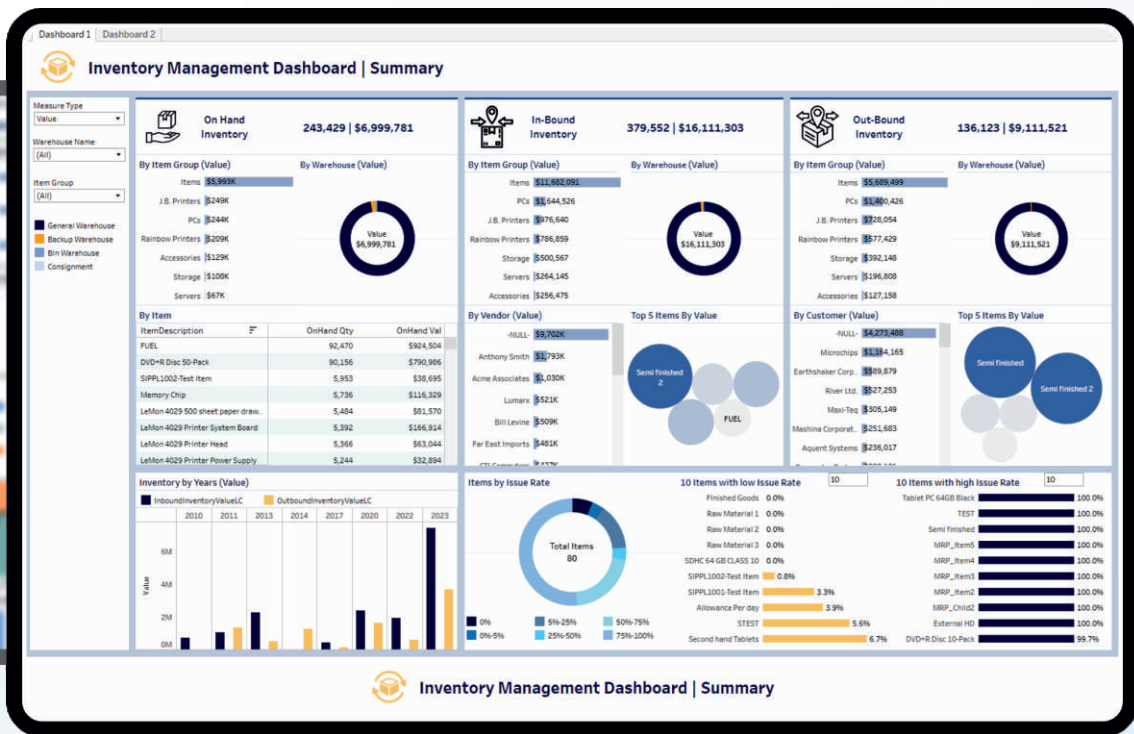

Get Your
SAP Data Insights,
 Boost Productivity &
 Make Informed Decisions

Navigate Your Data Journey with Our Dashboards

- Sales Dashboard
- Purchase Dashboard
- Aging Dashboard
- Inventory Dashboard
- CRM Dashboard
- Finance Dashboard
- Production Dashboard
- MRP Dashboard

Add your
Customer
Information

Provide SAP B1 HANA
Access to
Analytics Cloud

Get
SAP Analytics
on Cloud

Why to choose B1 Analytics?

- Provides Actionable Insights
- Integrate with SAP B1 effortlessly
- User-Friendly Interface
- Real-Time Analytics
- Stay ahead with advanced analytics
- Anticipate future trends